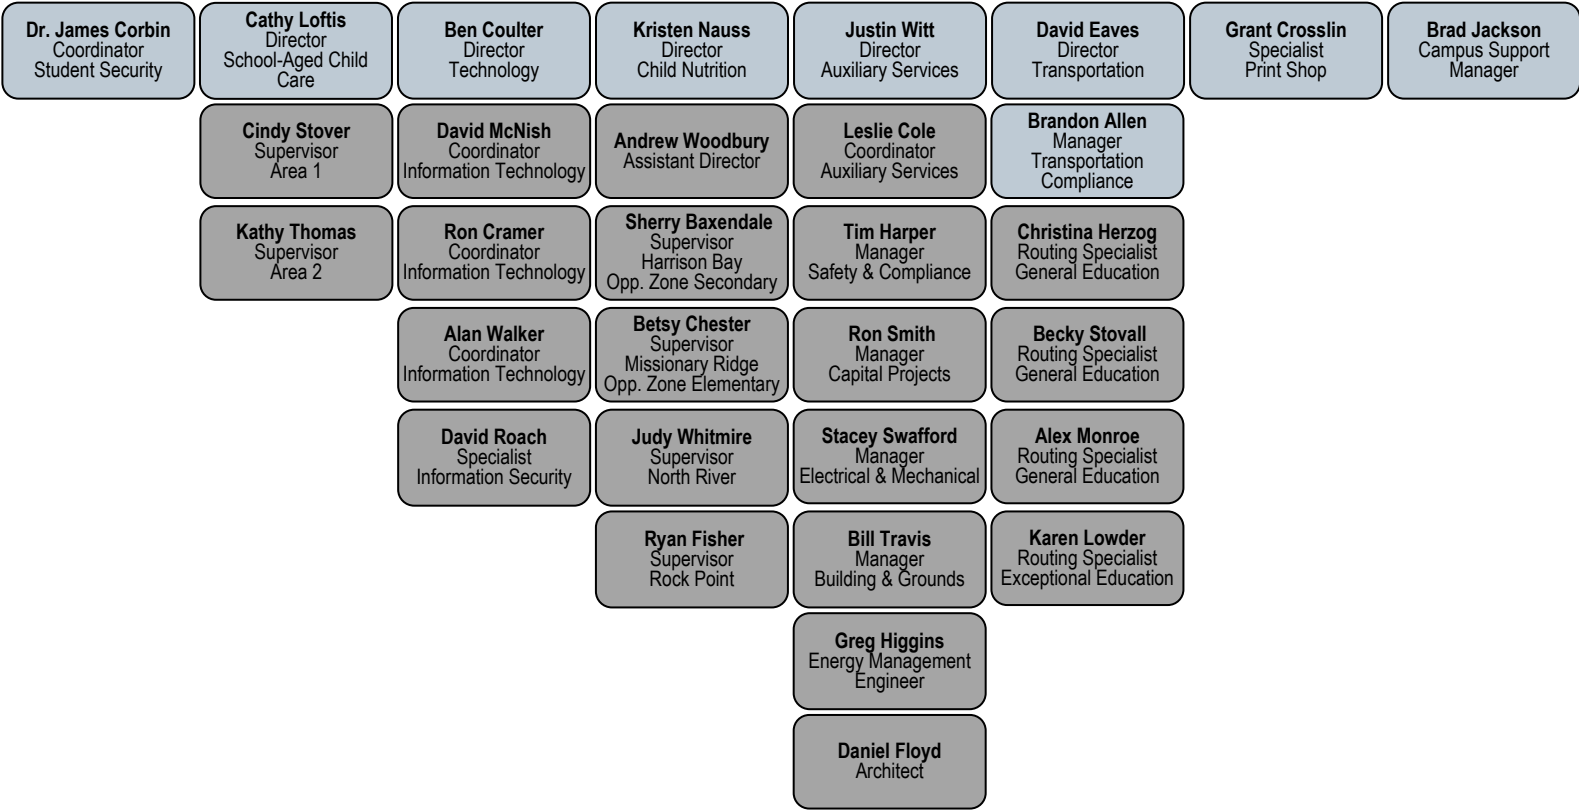

**Dr. Marsha Drake**  
Chief of Equity & Student Support

**Keith Fogleman**  
Chief Talent Officer

**Dr. Justin Robertson**  
Chief Operations Officer

**Brent Goldberg**  
Chief Business Officer

Communications  
Officer  
Tim Hensley