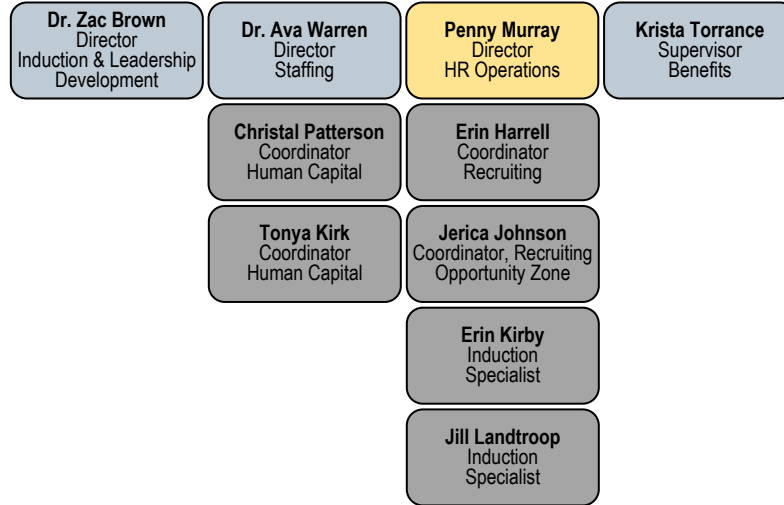

**Dr. Marsha Drake**  
Chief of Equity & Student Support

**Keith Fogleman**  
Chief Talent Officer

**Dr. Justin Robertson**  
Chief Operations Officer

**Brent Goldberg**  
Chief Business Officer

Communications  
Officer  
Tim Hensley