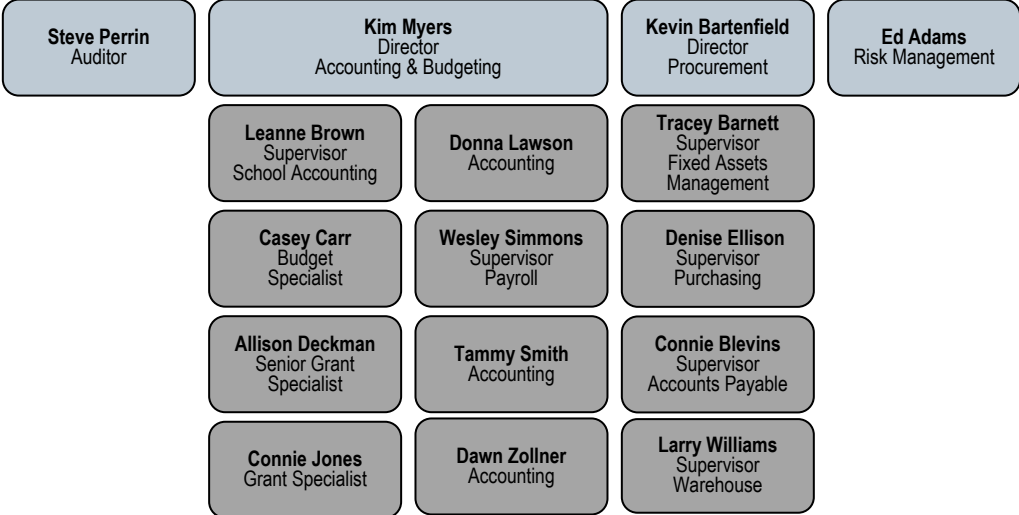

**Dr. Marsha Drake**  
Chief of Equity & Student Support

**Keith Fogleman**  
Chief Talent Officer

**Dr. Justin Robertson**  
Chief Operations Officer

**Brent Goldberg**  
Chief Business Officer

Communications  
Officer  
Tim Hensley